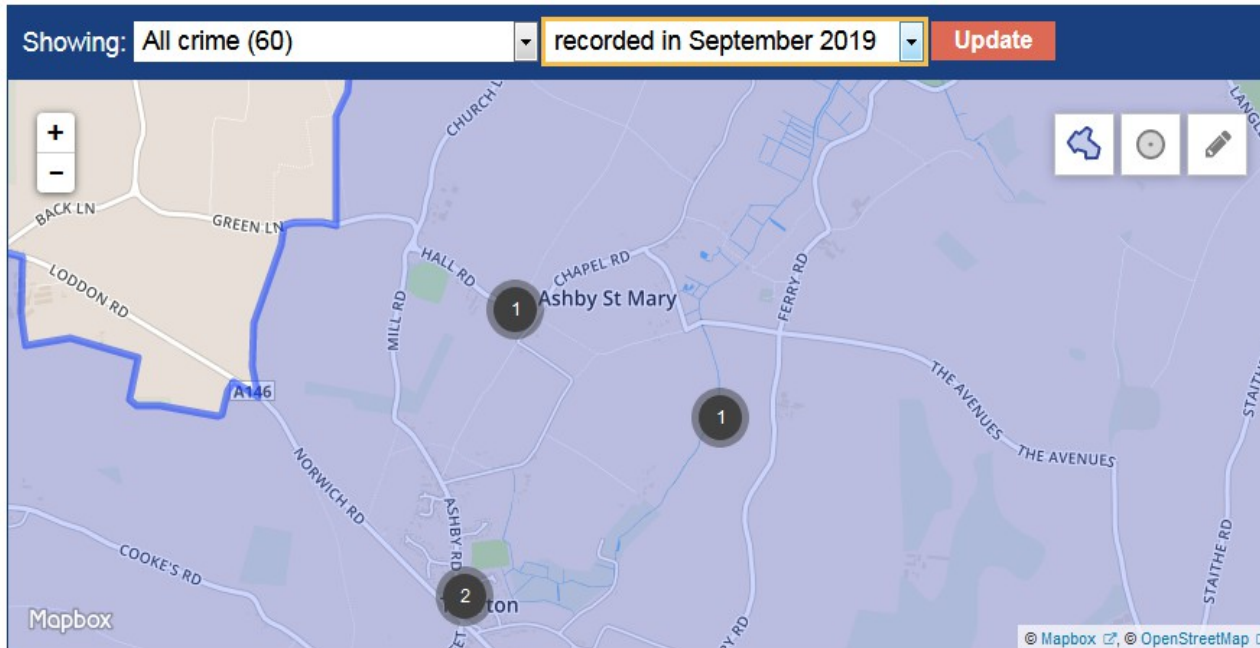

The link to locate this page is at – <https://www.police.uk/norfolk/D15/crime/>

Click on the dots on the map for information about individual crimes.

[View A-Z list of crime locations](#)

[Policing team](#)